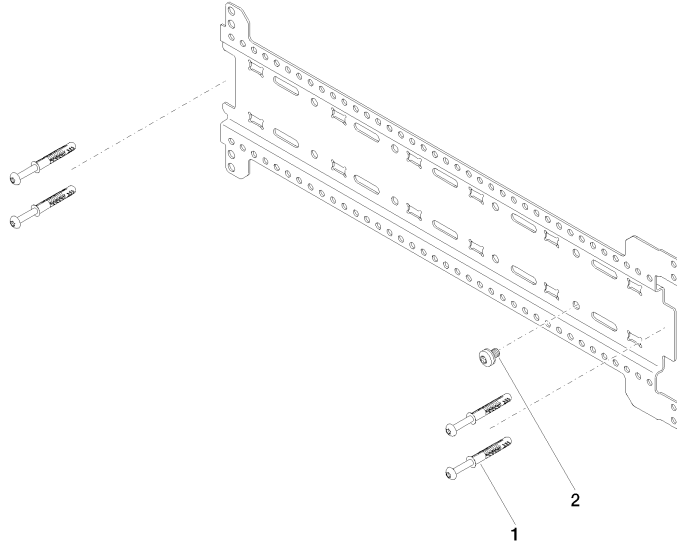

xGRID Installation track set -

12 370 970 90

- width 555mm
- height 135 mm
- depth 12 mm
- retaining screws and plugs

This set contains 2 xGrid installation tracks and includes fixing material

More about the xGRID installation track can be found in the Shower Book brochure

xGRID Installation track set -

12 370 970 90

xGRID Installation track set -

12 370 970 90

Spare parts list

No.	Item Number	Name	Quantity used	Delivery time
1	04 30 31 054 00 90	fixing set	4	2
2	04 30 30 212 00 90	fixing set	2	60